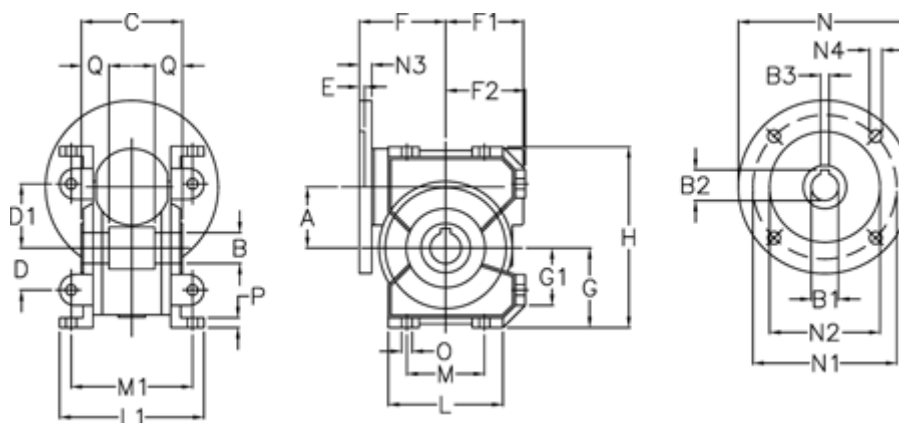

Data Sheet

Article number: 3902049018022
 Description: Worm gear
 VF 49-U-18-63B5

Measures

A = 49.5	E = 3	L = 93	N4 = 9.5
B = 25 H7	F = 70	L1 = 117	O = 8.5
B1 E7 = 11	F1 = 63	M = 63	P = 8
B2 = 12.8	F2 = 64.5	M1 = 98.5	Q = 22.5
B3 H9 = 4	G = 64.5	N = 140	
C = 82	G1 = 46.5	N1 = 115	
D = 34	H = 146.5	N2 = 95	
D1 = 52	H1 = 110.5	N3 = 10.5	